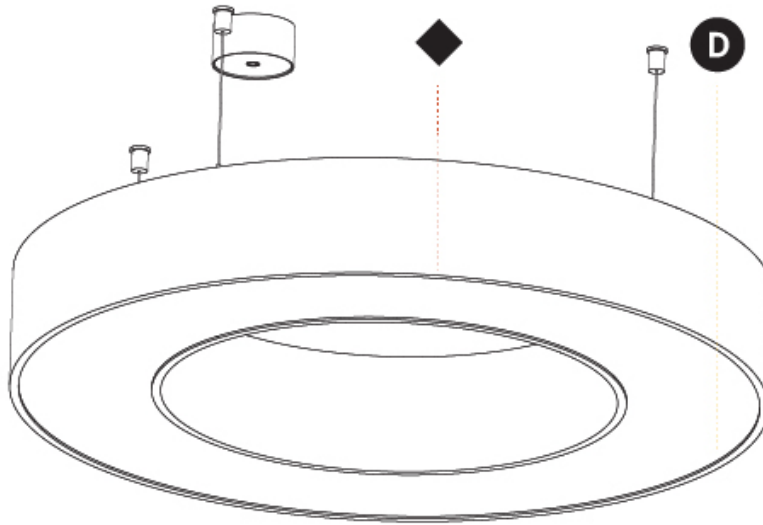

A30201-

PROJECT

TYPE

SPECIFIER

QUANTITY

DATE

A