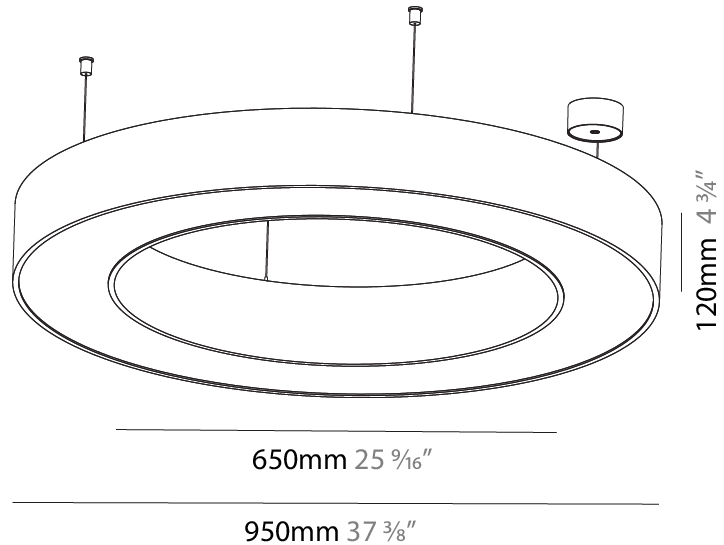

GENERAL

Series: Glorious
Subseries: Glorious
Brand: Prolight
Division: Architectural
Mounting Type: Suspension
Mounting Location: Ceiling
Subcategory: Ambient

PHYSICAL

Shape: Round
Diameter (mm): 950
Diameter (in): 37 ³/₈
Height (mm): 120
Height (in): 4 ³/₄
Max. Overall Height (mm): 2120
Max. Overall Height (in): 83 ⁷/₁₆
Light Distribution: Direct
Weight (kg): 9.172
Weight (lbs): 20.22
Diffuser: [PMMA - Opal or Micro-Prism](#)
Fixture Finish: [SSR / BKV / CWI / CRY / HAB / UFT / ITA / RUA / FTG / MYG / LOD / PUS / FRO / FUP / KIA / POP / BLS / SPG / MEY / GOH / GUM / CHC / COM / ABZ / JAG / OBR / MOS / ROR](#)
Fixture Material: Aluminum

ELECTRICAL

Lamp Type: LED (Zhaga Standard)
Input Wattage (W): 45
Total Output Wattage (W): 36 / 28.8 (3500K)
Dimming: [Non-Dimming / Phase Dimming (120Vac only) / 0-10V Dimming](#)
Driver Included: Yes
Driver Location: Integrated
Driver Type: Constant Current
Driver Class: Class 2
Input Voltage (V): 120 - 277
Constant Current (MA): 350 / 900 (3500K)

LED

[Color Temperature (°K): 3000 / 3500 / 4000](#)
Max. Delivered Lumen (lm): 4150 / 4302 / 4390
CRI: >80 CRI
Efficiency (%): 65
Lamp Life (hrs): 50000

OPTICAL

RATINGS AND CERTIFICATIONS

Certified By: Certified for North American Standards
IP rating: IP20