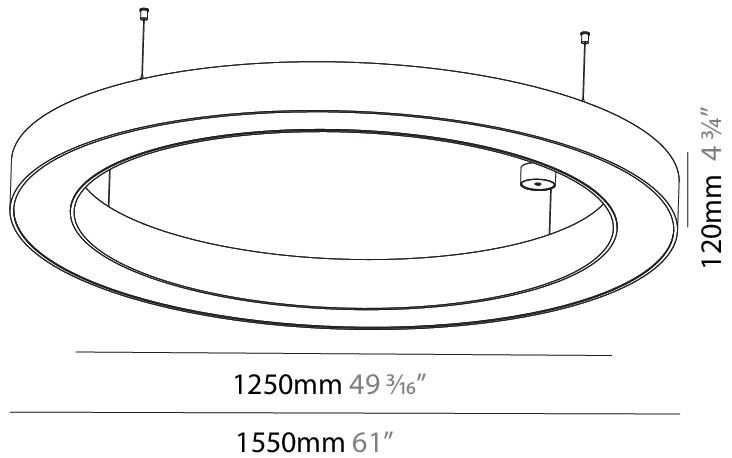

GENERAL

Series: Glorious
Subseries: Glorious
Brand: Prolight
Division: Architectural
Mounting Type: Suspension
Mounting Location: Ceiling
Subcategory: Ambient

PHYSICAL

Shape: Round
Diameter (mm): 1550
Diameter (in): 61
Height (mm): 120
Height (in): 4 ¾
Max. Overall Height (mm): 2120
Max. Overall Height (in): 83 7/16
Light Distribution: Direct / Indirect
Weight (kg): 16.737
Weight (lbs): 36.90
Diffuser: PMMA - Opal or Micro-Prism
Fixture Finish: SSR / BKV / CWI / CRY / HAB / UFT / ITA / RUA / FTG / MYG / LOD / PUS / FRO / FUP / KIA / POP / BLS / SPG / MEY / GOH / GUM / CHC / COM / ABZ / JAG / OBR / MOS / ROR
Fixture Material: Aluminum

ELECTRICAL

Lamp Type: LED (Zhaga Standard)
Input Wattage (W): 110
Total Output Wattage (W): 88 / 70.4 (3500K)
Dimming: Non-Dimming / Phase Dimming (120Vac only) / 0-10V Dimming
Driver Included: Yes
Driver Location: Integrated
Driver Type: Constant Current - 120 / 277Vac
Driver Class: Class 2
Input Voltage (V): 120 - 277
Constant Current (MA): 350 / 700/800 (3500K)

LED

Color Temperature (°K): 3000 / 3500 / 4000
Max. Delivered Lumen (lm): 6920 / 7164 / 7310 Direct / 4530 / 4938 / 4790 Indirect
CRI: >80 CRI
Efficiency (%): 68
Lamp Life (hrs): 50000

OPTICAL

RATINGS AND CERTIFICATIONS

Certified By: Certified for North American Standards
IP rating: IP20

PROJECT _____
TYPE _____
SPECIFIER _____
QUANTITY _____
DATE _____