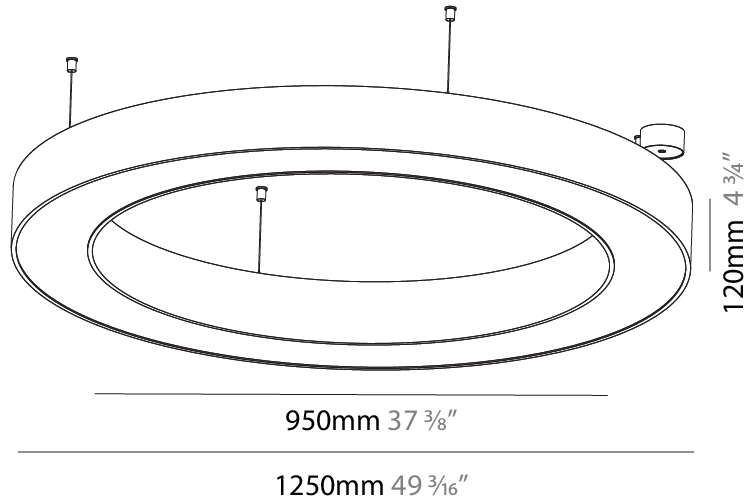

GENERAL

Series: Glorious
Subseries: Glorious
Brand: Prolight
Division: Architectural
Mounting Type: Suspension
Mounting Location: Ceiling
Subcategory: Ambient

PHYSICAL

Shape: Round
Diameter (mm): 1250
Diameter (in): 49 ³/₁₆
Height (mm): 120
Height (in): 4 ³/₄
Max. Overall Height (mm): 2120
Max. Overall Height (in): 83 ⁷/₁₆
Light Distribution: Direct
Weight (kg): 12.847
Weight (lbs): 28.26
Diffuser: [PMMA - Opal or Micro-Prism](#)
Fixture Finish: [SSR / BKV / CWI / CRY / HAB / UFT / ITA / RUA / FTG / MYG / LOD / PUS / FRO / FUP / KIA / POP / BLS / SPG / MEY / GOH / GUM / CHC / COM / ABZ / JAG / OBR / MOS / ROR](#)
Fixture Material: Aluminum

ELECTRICAL

Lamp Type: LED (Zhaga Standard)
Input Wattage (W): 60
Total Output Wattage (W): 48 / 38.4 (3500K)
Dimming: [Non-Dimming / Phase Dimming (120Vac only) / 0-10V Dimming](#)
Driver Included: Yes
Driver Location: Integrated
Driver Type: Constant Current
Driver Class: Class 2
Input Voltage (V): 120 - 277
Constant Current (MA): 350 / 1200 (3500K)

LED

[Color Temperature (°K): 3000 / 3500 / 4000](#)
Max. Delivered Lumen (lm): 5540 / 5733 / 5850
CRI: >80 CRI
Efficiency (%): 0.65
Lamp Life (hrs): 50000

OPTICAL

RATINGS AND CERTIFICATIONS

Certified By: Certified for North American Standards
IP rating: IP20